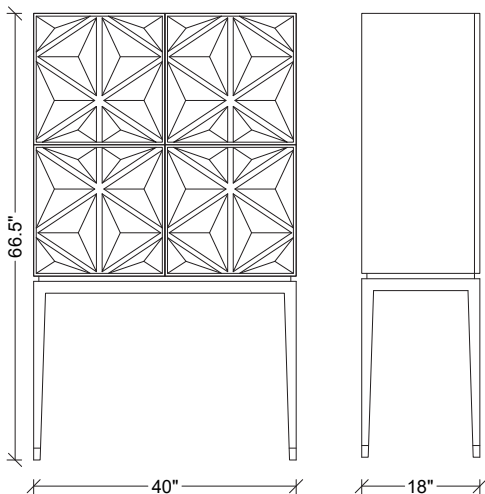

ANTONIA COLLECTION

**B A B Y L O N E
B A R**

AS SHOWN:

Body in Mink Lacquer (BM 972 Alaskan Skies)
matte finish, doors and sabots in Bronze leaf

DIMENSIONS:

L: 40 in.

D: 18 in.

H: 66.5 in.