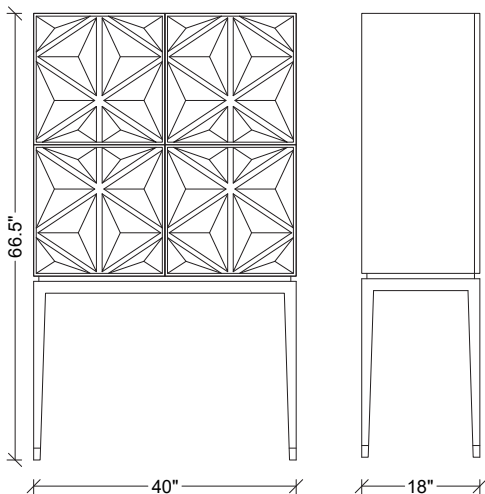

ANTONIA COLLECTION

BABYLONE BAR

AS SHOWN:

Body in smoke grey lacquer (BM 1528 early morning mist) matte finish, doors and sabots in pewter leaf.

DIMENSIONS:

L: 40 in.

D: 18 in.

H: 66.5 in.