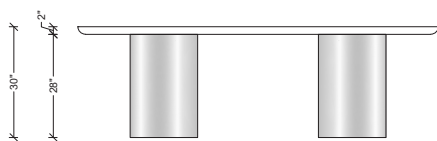

BLACK LABEL COLLECTION

B A L M O R A L
D I N I N G T A B L E

AS SHOWN:

Light goatskin top (matte finish) and
Textured bronze bases.

DIMENSIONS:

L: 96 in. D: 44 in. H: 30 in.

*Bespoke sizes and finishes available