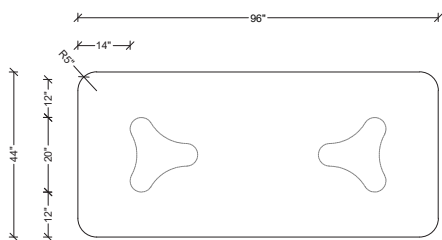

BLACK LABEL COLLECTION

B A L M O R A L
D I N I N G T A B L E

AS SHOWN:

Light goatskin top (matte finish) and
Textured bronze bases.

DIMENSIONS:

L: 96 in. D: 44 in. H: 30 in.

*Bespoke sizes and finishes available