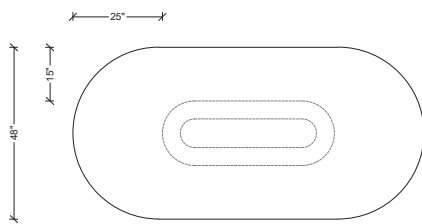

THE REGENT COLLECTION

OXFORD
DINING TABLE

AS SHOWN:
Light goatskin top (matte) and Rift
Gunsmoke base

DIMENSIONS:
L: 98 in. D: 48 in. H: 30 in.

*Bespoke sizes and finishes available