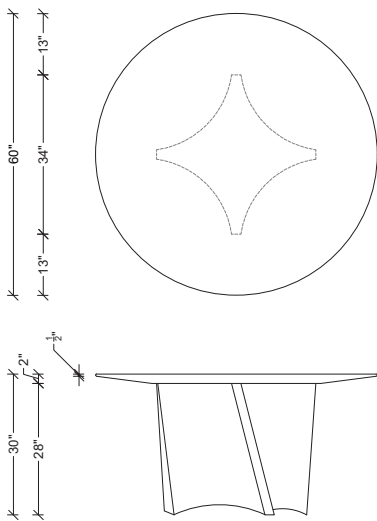

BLACK LABEL COLLECTION

T W I S T II
D I N I N G T A B L E

AS SHOWN:
Victorian Grey Oak top and Pewter leaf
base.

DIMENSIONS:
L: 60 in. D: 60 in. H: 30 in.

*Bespoke sizes and finishes available