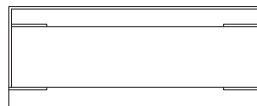

ANTONIA COLLECTION

**JACOBINE
COFFEE TABLE**

AS SHOWN:

Antonia Grey flormorado and Bronze details

DIMENSIONS:

L: 55 in.

D: 39.5 in.

H: 15.5 in.