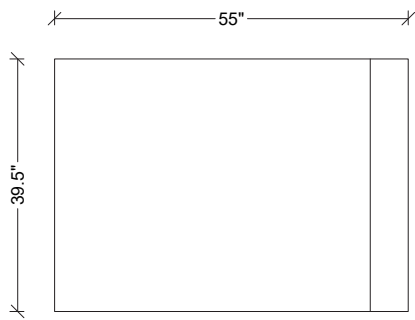

ANTONIA COLLECTION

**JACOBINE
COFFEE TABLE**

AS SHOWN:

Antonia Grey flormorado and Bronze details

DIMENSIONS:

L: 55 in.

D: 39.5 in.

H: 15.5 in.