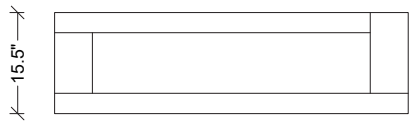

ANTONIA COLLECTION

**JACOBINE
COFFEE TABLE**

AS SHOWN:

Antonia Grey flormorado and Bronze details

DIMENSIONS:

L: 55 in.

D: 39.5 in.

H: 15.5 in.