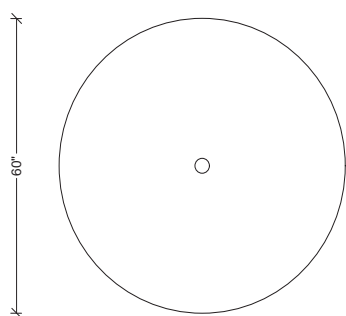

ANTONIA COLLECTION

JACQUES DEUX

AS SHOWN:

Blue Walnut and Bronze details.

DIMENSIONS:

L: 60 in.

D: 60 in.

H: 30 in.