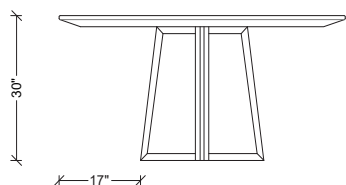

ANTONIA COLLECTION

JACQUES DEUX

AS SHOWN:

Blue Walnut and Bronze details.

DIMENSIONS:

L: 60 in.

D: 60 in.

H: 30 in.