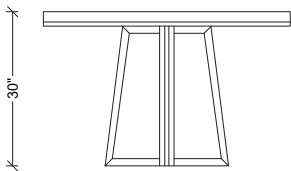

ANTONIA COLLECTION

**JACQUES
DINING TABLE**

AS SHOWN:

Semi open pore Walnut and Bronze

DIMENSIONS:

L: 47 in.

D: 47 in.

H: 30 in.