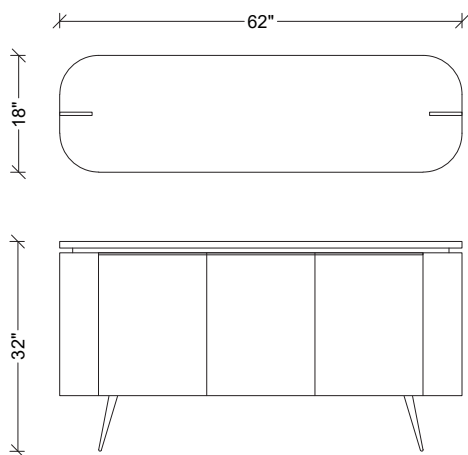

JIMECO

www.antoniacollection.com