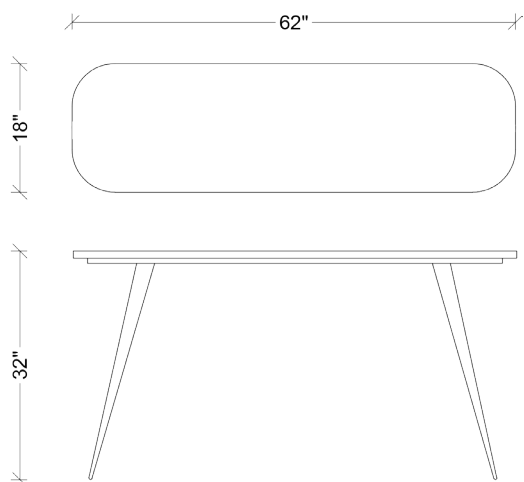

# ANTONIA COLLECTION

**LUCIEN SAINT TROPEZ BLUE  
CONSOLE**

**AS SHOWN:**

Saint Tropez blue parchment top and pewter leaf legs

**DIMENSIONS:**

L: 62 in.

D: 18 in.

H: 32 in.