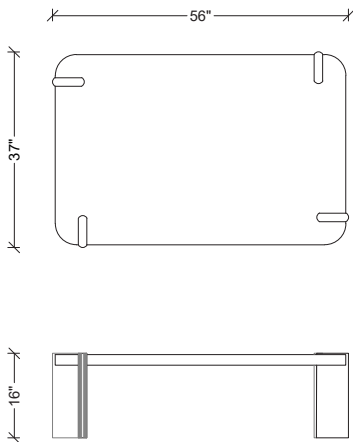

ANTONIA COLLECTION

MAGRITTE COFFEE TABLE

AS SHOWN:

Grey Goatskin top (High Gloss Finish) and
Pewter Leaf Legs

DIMENSIONS:

L: 56 in.

D: 37 in.

H: 16 in.