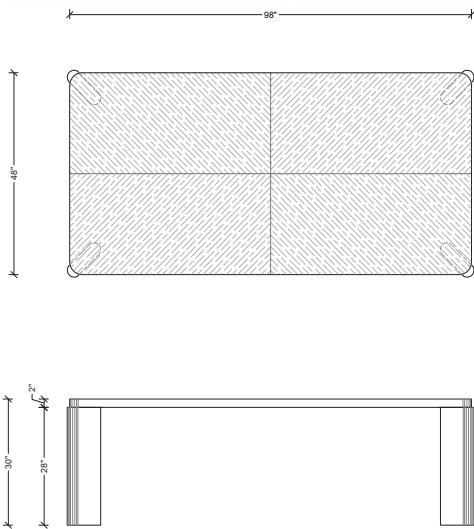

MARTINA

AS SHOWN:

Top in Light Grey Flormorado wood (high gloss)
and Pewter leaf legs.

DIMENSIONS:

L: 98 in.

D: 48 in.

H: 30 in.

Bespoke sizes and finishes available