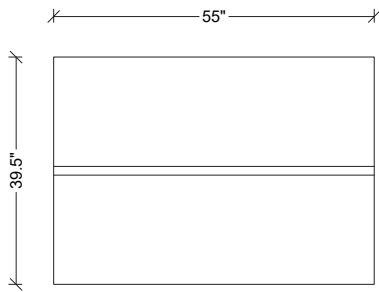

ANTONIA COLLECTION

**MONACO
COFFEE TABLE**

AS SHOWN:

Smoke Grey parchment and Bronze leaf details

DIMENSIONS:

W: 55 in.

D: 39.5 in.

H: 16 in.