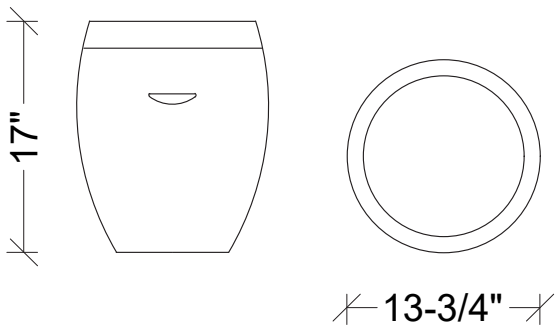

ANTONIA COLLECTION

AS SHOWN:

Acero Parchment top with Silver Degrade base

DIMENSIONS:

DIA: 13.75in.

H: 17 in.

*Other configurations available

**Bespoke sizes and finishes available