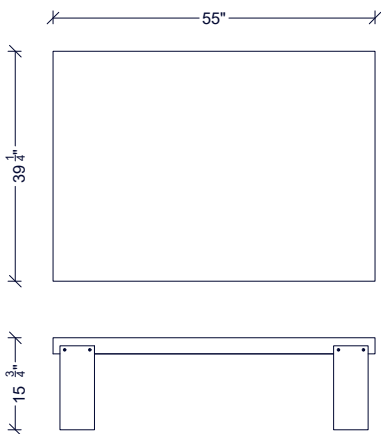

# ANTONIA COLLECTION

**PANTHEON  
COFFEE TABLE**

**AS SHOWN:**

Smoke Grey Parchment Top with Bronze base.

**DIMENSIONS:**

L: 55 in.

D: 15.75 in.

H: 39.25 in.