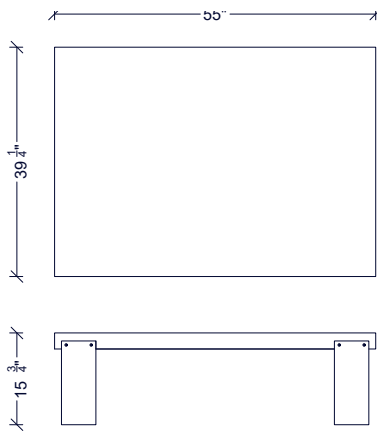

ANTONIA COLLECTION

AS SHOWN:

Pearlized Concrete Parchment with a Bronze base

DIMENSIONS:

L: 55 in.

D: 39 in.

H: 16 in.

*Bespoke sizes and finishes available