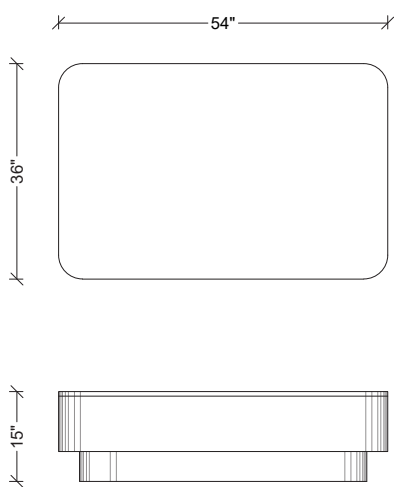

AS SHOWN:

Light parchment top, black pore flomorado wood body and bronze leaf plinth

DIMENSIONS:

L: 54 in.

D: 36 in.

H: 15 in.

**Bespoke sizes and finishes available

JIMECO

www.antoniacollection.com