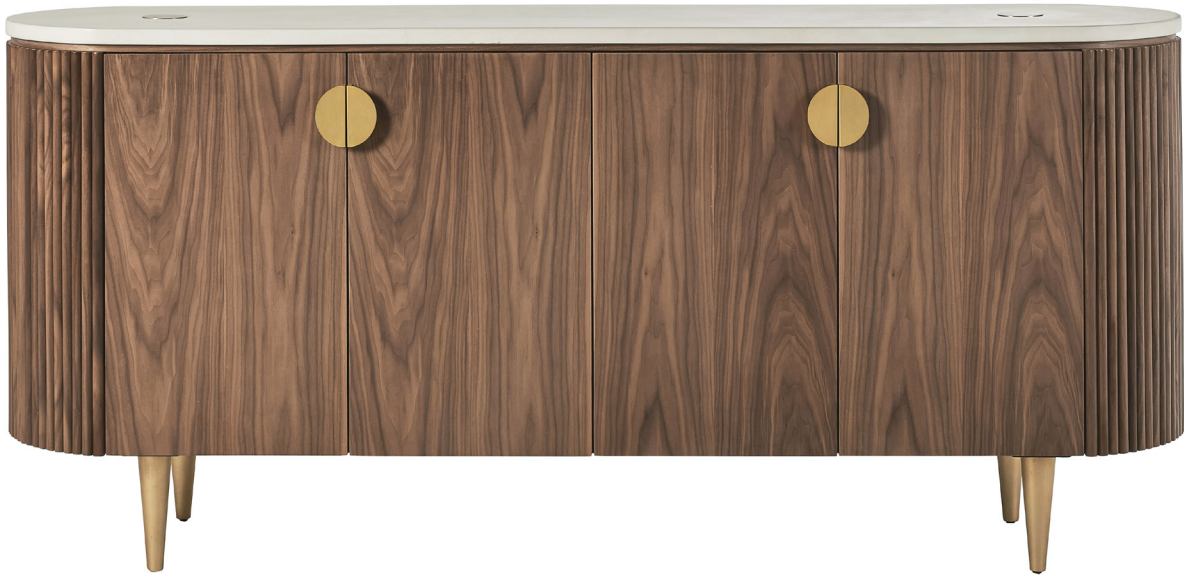

ANTONIA COLLECTION

RASPAIL BUFFET

AS SHOWN:

Walnut body, light goatskin top (matte) and bronze accents

DIMENSIONS:

L: 80 in.

D: 20 in.

H: 35 in.

Bespoke sizes and finishes available

JIMECO

www.antoniacollection.com