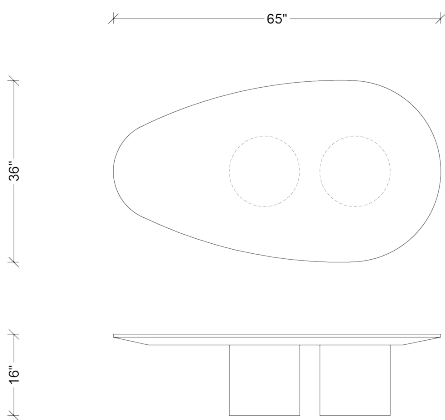

THE REGENT COLLECTION

LANCASTER
COFFEE TABLE

AS SHOWN:

Top in Light goatskin (matte) and bases
in Victorian Grey oak.

DIMENSIONS:

L: 65 in. D: 36 in. H: 16 in.

*Bespoke sizes and finishes available