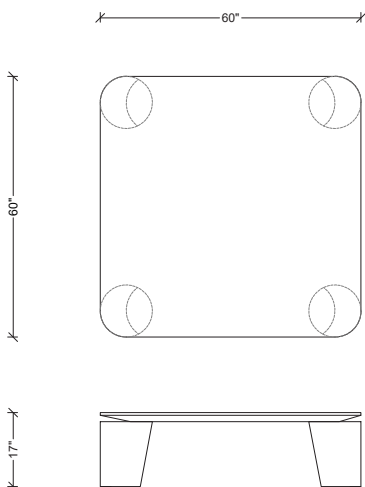

THE REGENT COLLECTION

SUTTON
COFFEE TABLE

AS SHOWN:

Top and bases in Smoke Grey goatskin (matte) and Aged Bronze accents.

DIMENSIONS:

L: 60 in. D: 60 in. H: 17 in.

*Bespoke sizes and finishes available