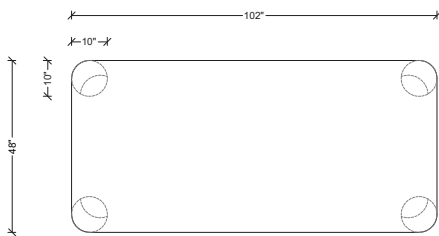

THE REGENT

COLLECTION

SUTTON
DINING TABLE

AS SHOWN:

Top and bases in Acero Goatskin
(High Gloss)

DIMENSIONS:

L: 102 in. D: 48 in. H: 30 in.

*Bespoke sizes and finishes available