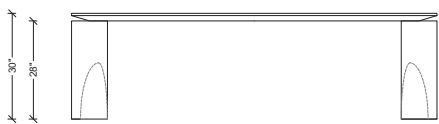

THE REGENT

COLLECTION

SUTTON
DINING TABLE

AS SHOWN:

Top and bases in Acero Goatskin
(High Gloss)

DIMENSIONS:

L: 102 in. D: 48 in. H: 30 in.

*Bespoke sizes and finishes available