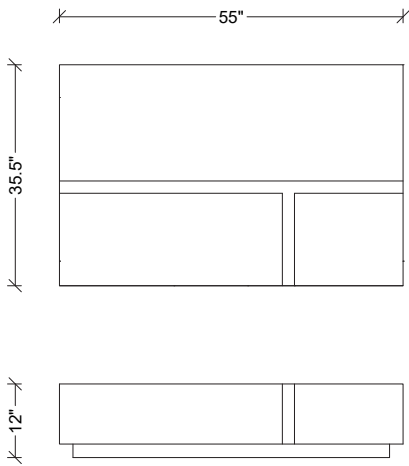

# ANTONIA COLLECTION

**RIVOLI  
COFFEE TABLE**

**AS SHOWN:**

Acero parchment with Bronze details

**DIMENSIONS:**

L: 55 in.

D: 36.5 in.

H: 12 in.