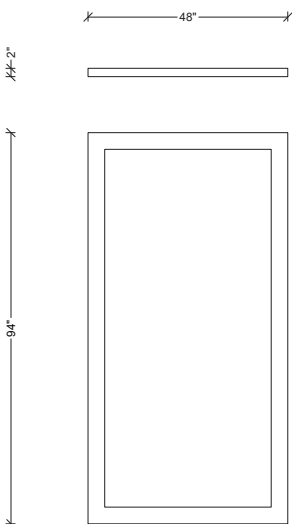

JIMECO

www.antoniacollection.com