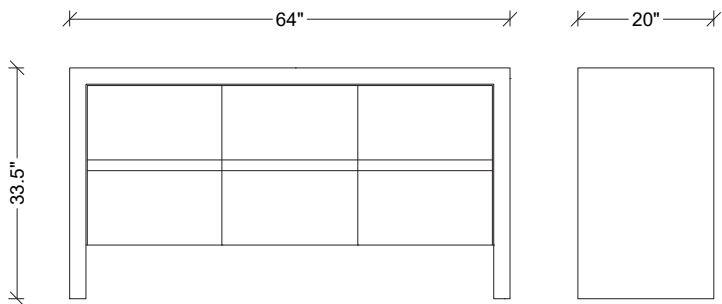

ANTONIA COLLECTION

SAINT GERMAIN SIDEBOARD

AS SHOWN:

body in winter grey lacquer (BM 1603 graphite) high gloss finish, doors in winter grey leather and textured bronze detail.

DIMENSIONS:

L: 82 in.
D: 22 in.
H: 32 in.