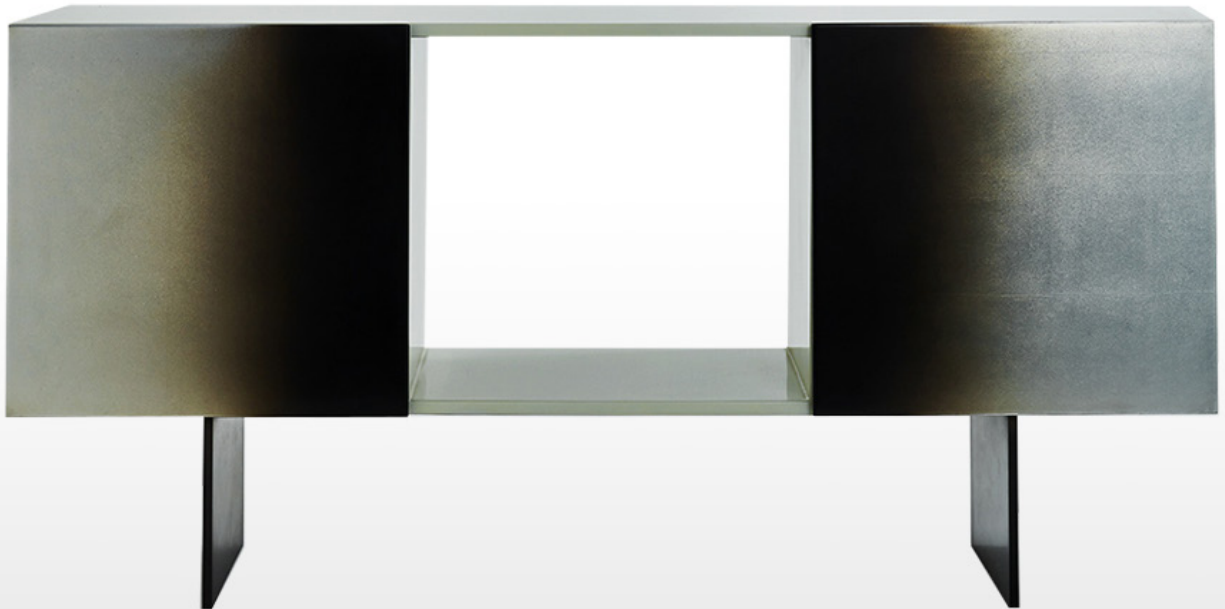

# ANTONIA COLLECTION

## VENDOME SIDEBOARD

### AS SHOWN:

body in smoke grey lacquer (BM 1528 early morning mist) matte finish, doors in silver degrade and legs in obsidian metal.  
\*available in a 3 door configuration.

### DIMENSIONS:

L: 62 in.

D: 18 in.

H: 30 in.

Bespoke sizes and finishes available

JIMECO

[www.antoniacollection.com](http://www.antoniacollection.com)