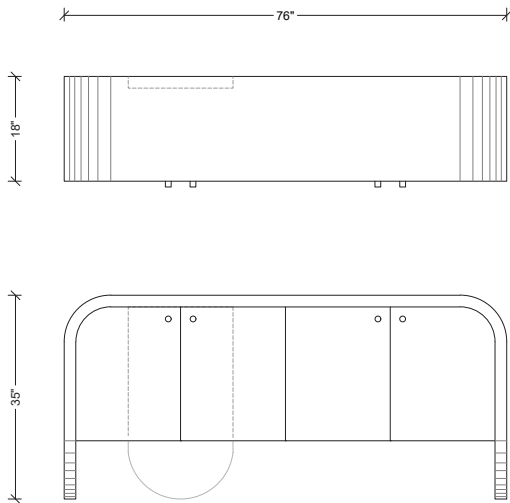

### AS SHOWN:

Pewter Leaf and Bronze hardware.

\*hardware subject to availability.

\*To be fastened to a wall.

### DIMENSIONS:

L: 76 in.

D: 18 in.

H: 35 in.

Bespoke sizes and finishes available

JIMECO

[www.antoniacollection.com](http://www.antoniacollection.com)